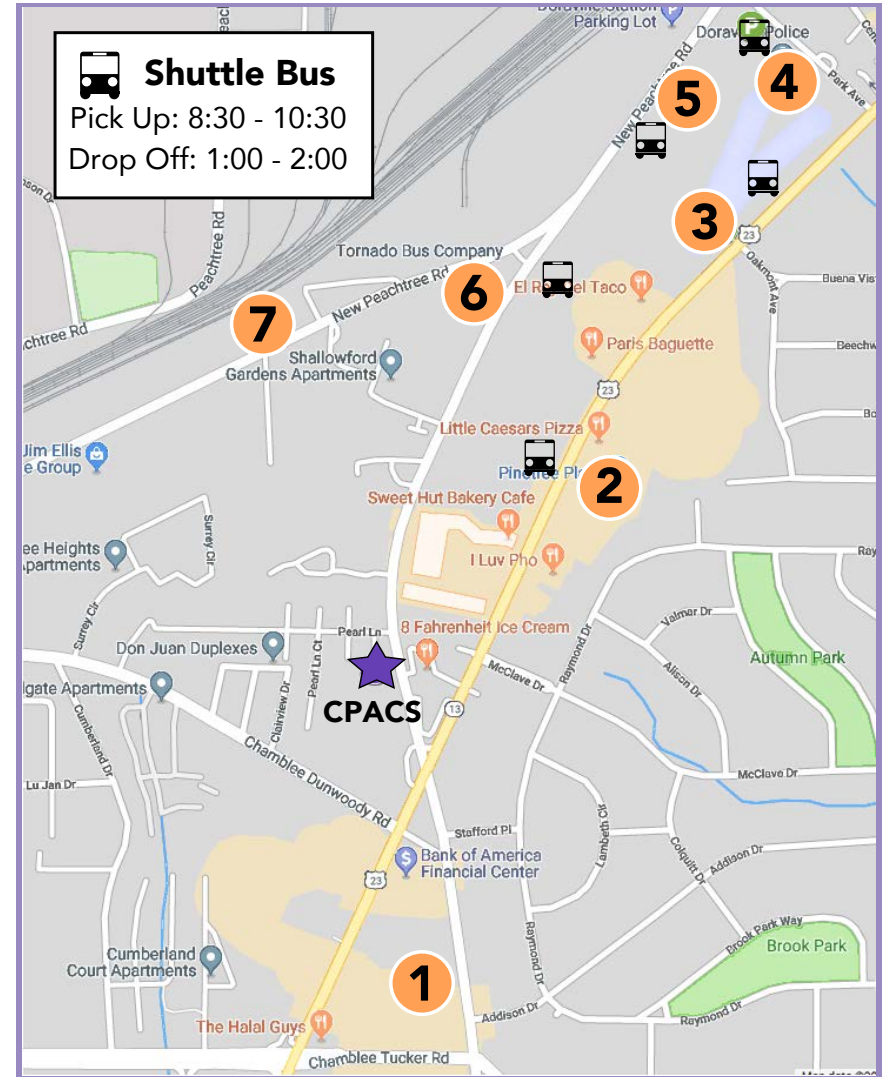

TEA Walk PARKING

1. Union (Old Em & Toi Café)
3382 Shallowford Rd NE, Atlanta, GA

SHUTTLE STOPS

2. Pinetree Plaza
5175 Buford Hwy NE, Doraville, GA
(Park on Buford Hwy side of parking lot)
3. Nail Mall
5338 Buford Hwy NE, Doraville, GA
4. Old CPACS Building
3760 Park Ave, Doraville, GA
5. First Baptist Church of Doraville
5935 New Peach Tree Rd, Doraville, GA
6. Hip Sing
5799 New Peachtree Rd, Doraville, GA
7. Nail Supply
5708 New Peachtree Rd, Doraville, GA

***** Please DO NOT PARK in the following parking lots*****

- **NO PARKING AT** Intown Plaza (where Quickly is located)
- **NO PARKING AT** Northwoods Plaza (where Wingstop is located)
- **NO PARKING AT** Asian Square (where Sweet Hut is located)

Anyone parking at these locations for TEA Walk may be towed.

Shuttle Bus
Pick Up: 8:30 - 10:30
Drop Off: 1:00 - 2:00

By parking at any of the TEA Walk parking lots, you hereby release Center for Pan Asian Community Services, Inc., and their respective officers, directors, shareholders, members, partners, parents, subsidiaries, related and affiliated entities, agents, servants, and employees including the parking lot owners from any and all liability of every kind and nature from personal injury or property damage no matter how sustained which may result from parking the vehicle(s) at the TEA Walk assigned parking lots. You also agree that you park at your own risk, and you are solely responsible for the towing of your vehicle should the need for removal by tow-truck assistance be required. You agree to indemnify and hold the Released parties harmless from and against any and all causes of action, demands, claims, costs (including reasonable attorney's fees), and all liabilities whatsoever which result from parking the above vehicle(s) for TEA Walk, including all claims for bodily injury or property damage arising out of or resulting from or occasioned by the undersigned's participation in TEA Walk.